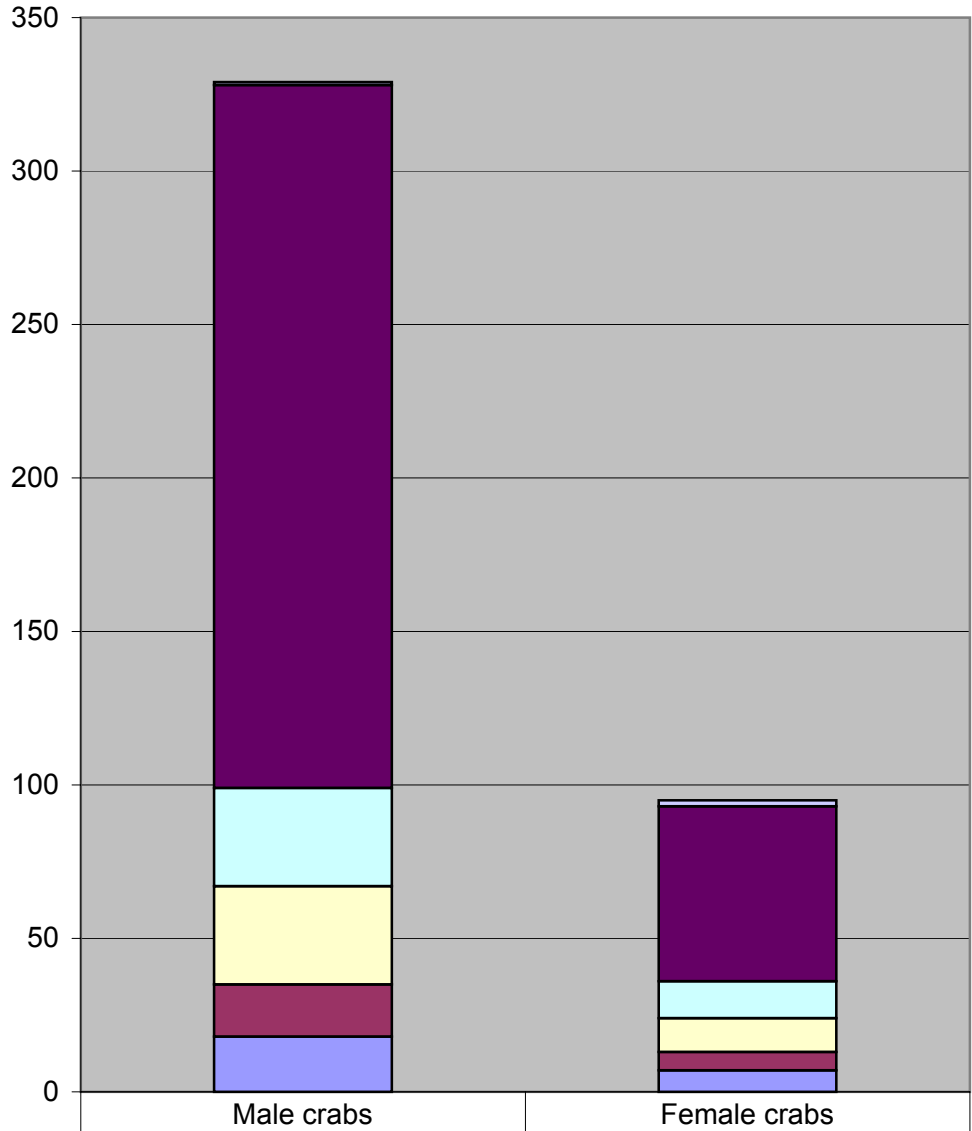

## Horseshoe Crab Survey Results - Spring 2006 Rumson-Fair Haven Girl Scouts

	Male crabs	Female crabs
□ Troop 7 - Leonardo Beach	1	2
■ Troop 6 - Leonardo Beach	0	0
■ Troop 6 - Bayshore Park	0	0
■ Troop 5 - Plum Island	229	57
■ Troop 4 - Spermaceti Cove	32	12
■ Troop 3 - Leonardo Beach	32	11
■ Troop 2 - Sandy Hook	17	6
■ Troop 1 - Spermaceti Cove	18	7